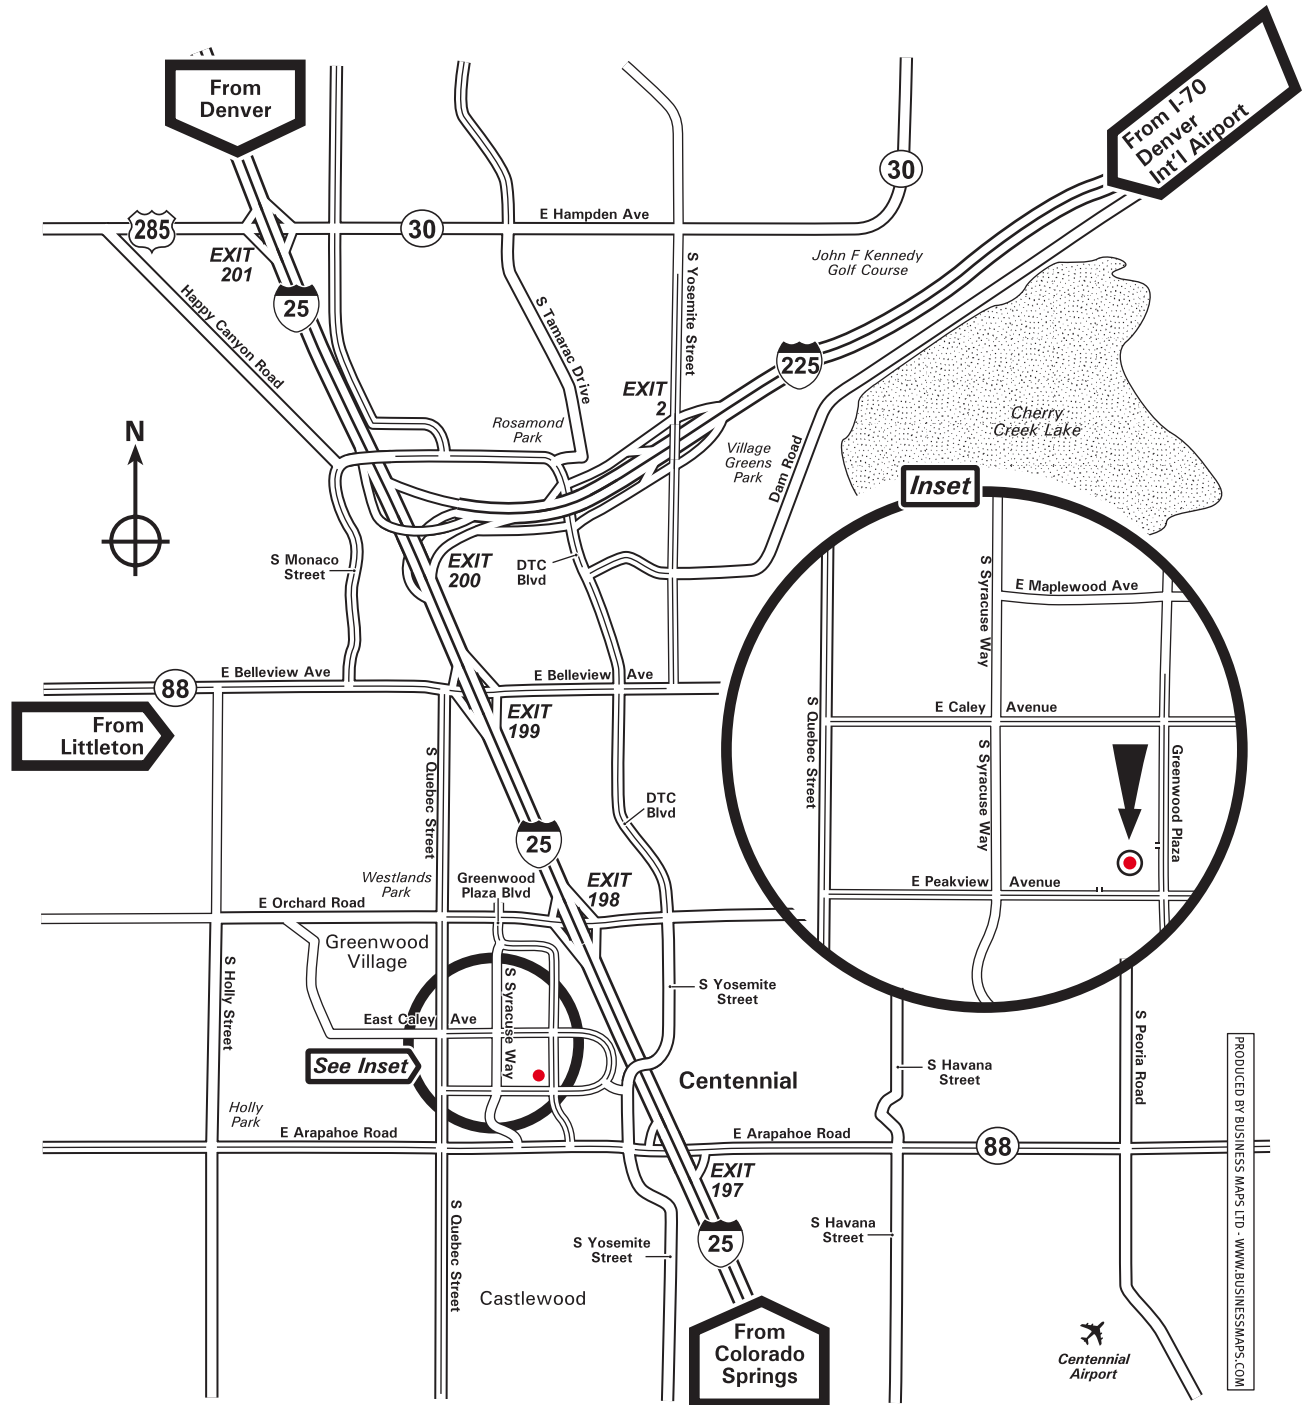

**From Denver International Airport (DIA)**

Exit airport and join Pena Blvd  
Take left ramp onto I-70 W  
Take exit 282/Colorado Springs/Peoria Street onto I-225 S toward Aurora/Colorado Springs  
Take left exit #1A/Colorado Springs onto I-25 S  
Take exit 197/Arapahoe Rd  
Exit Right (West) on Arapahoe Rd  
Go right (North) on Greenwood Plaza Blvd.  
Our building is on the corner of Greenwood Plaza Blvd. and E. Peakview Ave.

**From the North (Denver)**

Take I-25 South to Arapahoe Rd  
Exit right (west) on to Arapahoe Rd  
Go right (North) on Greenwood Plaza Blvd.  
Our building is on the corner of Greenwood Plaza Blvd. and E. Peakview Ave.

**Parking**

Visitor parking is available in the outdoor parking lot on both the East & South sides.

PRODUCED BY BUSINESS MAPS LTD. - WWW.BUSINESSMAPS.COM